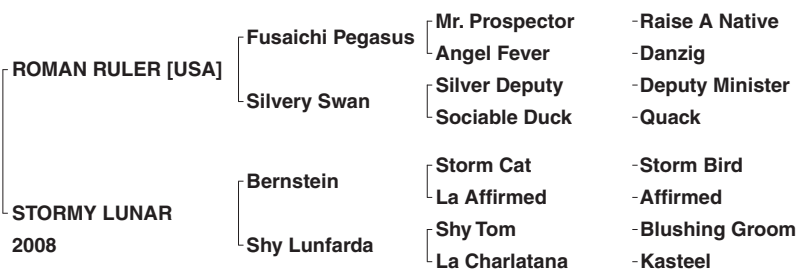

SHANIA

Filly - Chesnut
24 August 2017

ROMAN RULER [USA], 2002. Leader of the **General Sires List 2018** and second in **2014** and **2015**. Sire of **Champions** LENOVO, CALDINE, TIROLESCA and **Group 1 winners**: ROMAN ROSSO, LE BLUES, IMAGEN DE ROMA, DANIEL BOONE, MAGICAL TOUCH, LEO RULER, FRAGOTERO, PROUD RULER, RARSILIA, ROMAÑA RULER, RULER ON ICE, ARTEMIS AGROTERA, HOMEBOYCRISS, etc.

1st dam

STORMY LUNAR [f. Bernstein]. **Winner** of 4 races at Palermo, including at first time out at 3 y-old, half sister to **DALE LUNFA [G1]**. Dam of:

Siggy [f. Roman Ruler], 2016, second foal.

2nd dam

SHY LUNFARDA [f. Shy Tom]. Ran five races at Palermo and San Isidro. Dam of:

DALE LUNFA [f. Dalhart], **winner** of 2 races at San Isidro at 2 y-old, including at first time out, and Gran Premio Estrellas Juvenile Fillies **[G1]**, 2nd Gran Premio De Potrancas **[G1]**, Gran Premio Eliseo Ramirez **[G1]**, Clásico Miguel A. and Tomás Juarez Celman **[G2]**, Clásico Eudoro J. Balza **[G3]**, Clásico Omega **[G3]**, 4th GP G. Lereña **[G1]**. Dam of:

DIABLO AZUL [Kasteel], **winner** of 5 races at La Plata, Palermo and San Isidro, including Clásico Patria, 2nd Clásico Isidoro Aramburu **[G2]**, 4th Clásico José of San Martín **[G3]**.

Family: 10-b as: **LA CHARLATANA, CHARLATAN, DALE LUNFA, FOX RED, OWEN TUDOR, FIGONERO, MARY TUDOR II, ORWELL, CARLTON**, etc.